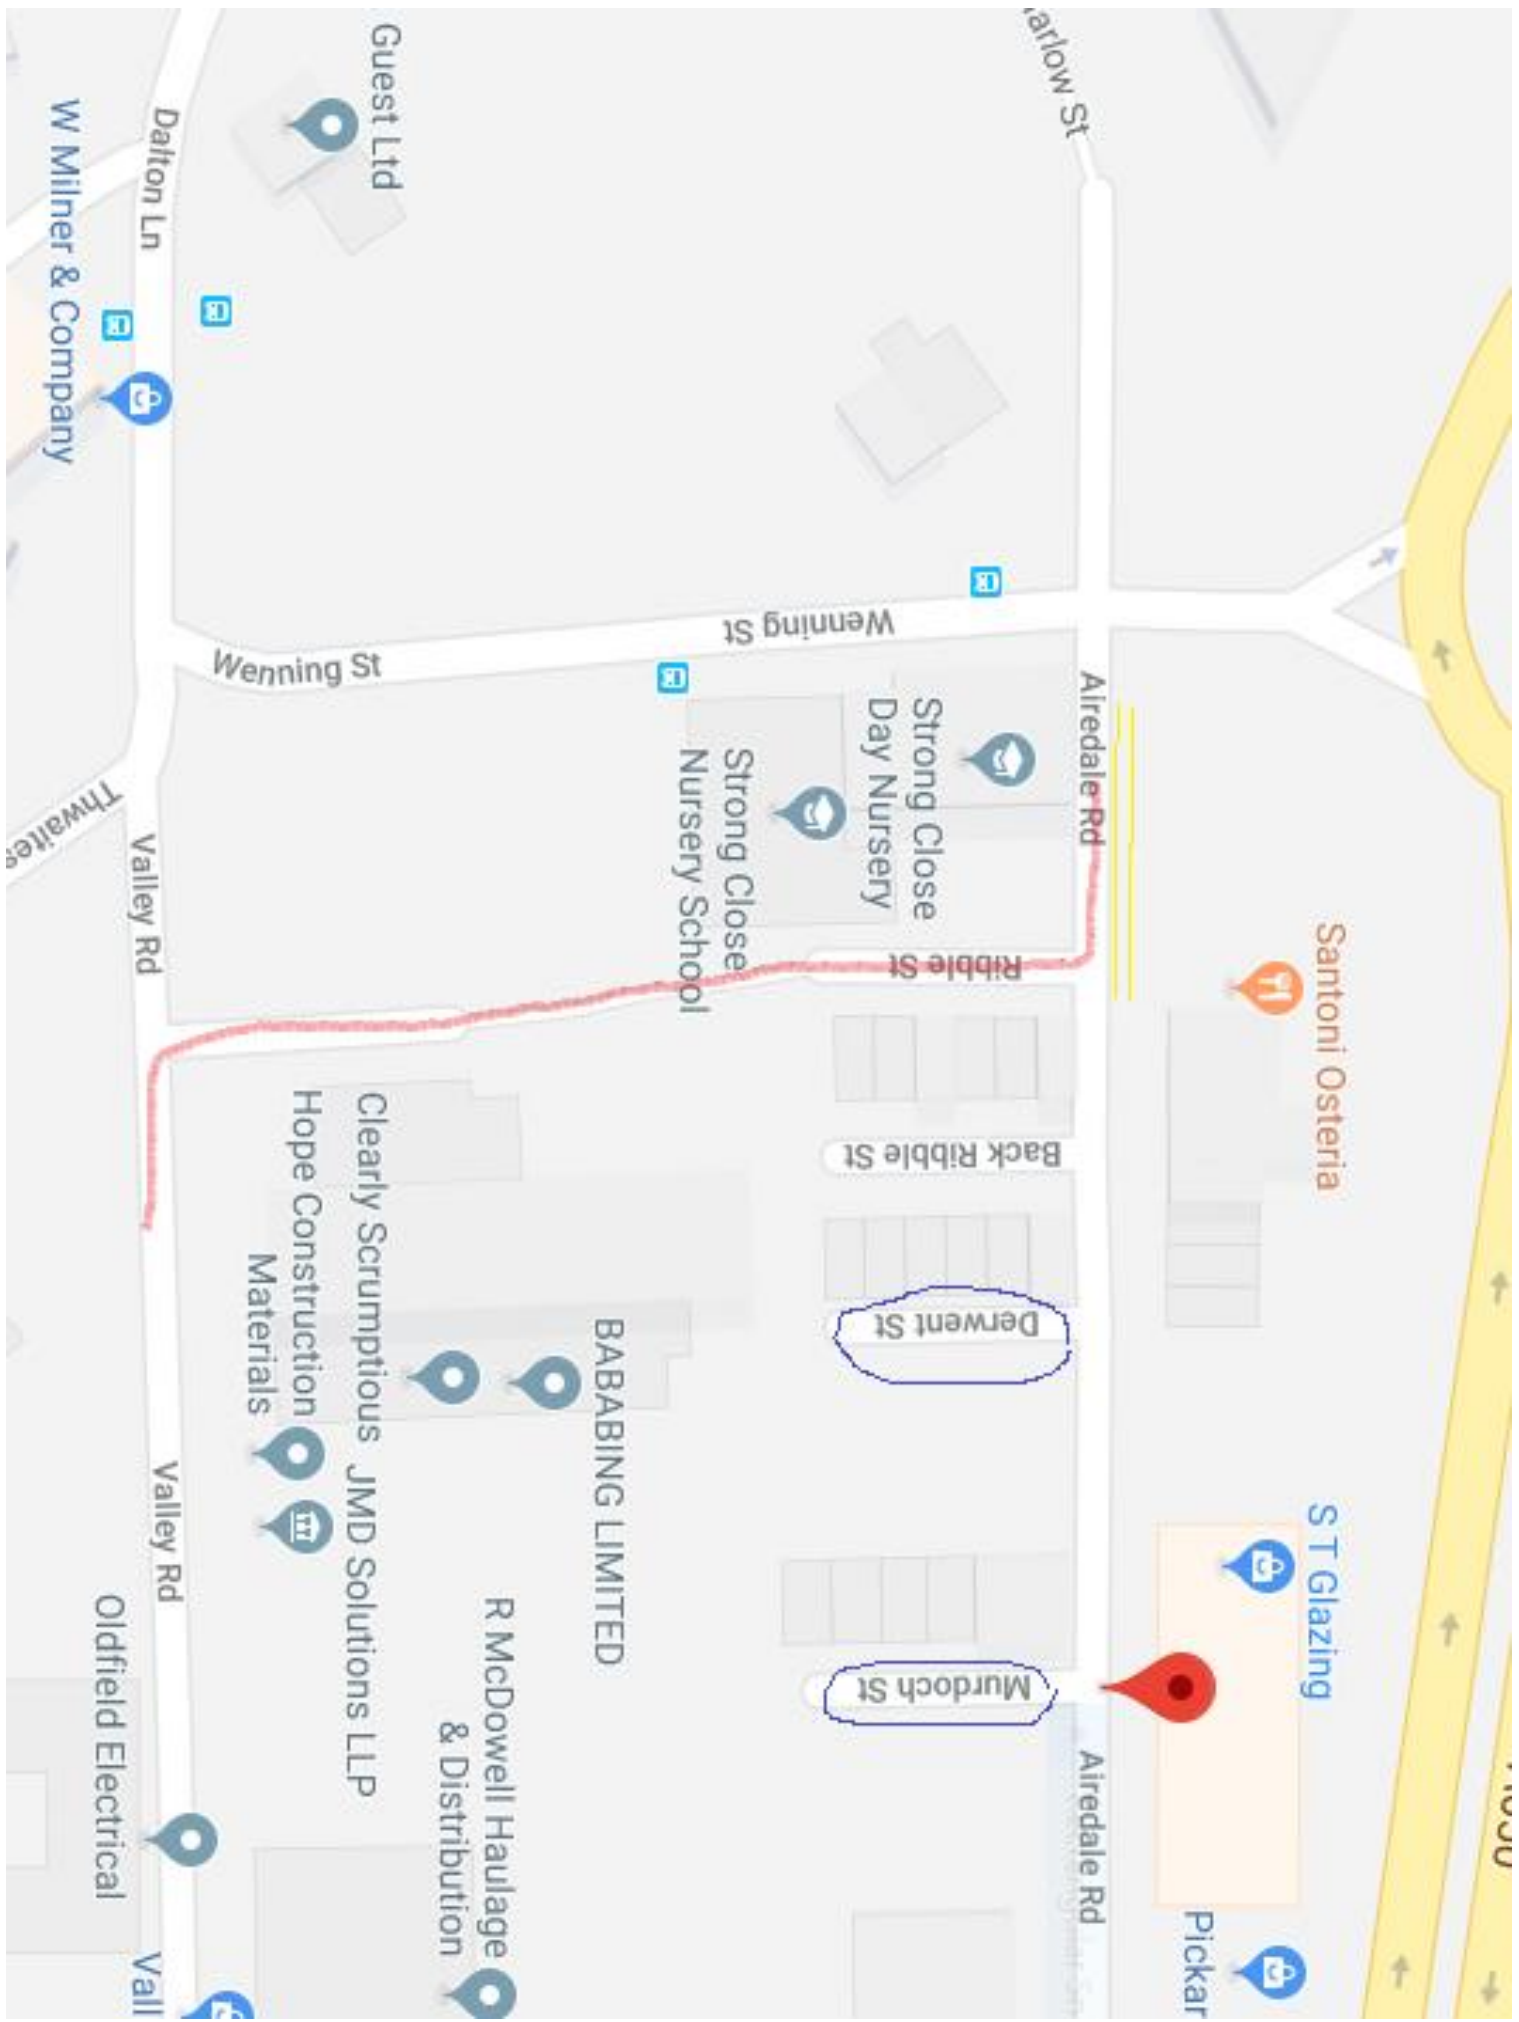

W Milner & Company

Dalton Ln

Guest Ltd

Barlow St

Wenning St

Wenning St

Airedale Rd

Strong Close Day Nursery

Strong Close Nursery School

Ribble St

Santoni Osteria

Back Ribble St

Derwent St

BABABING LIMITED

Clearly Scrumptious
Hope Construction
Materials

R McDowell Haulage
& Distribution

S T Glazing

Pickar

Airedale Rd

Murdoch St

Valley Rd

Oldfield Electrical

Vall